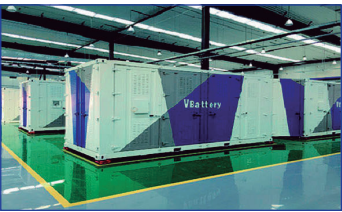

Integrated Equipment

Battery Energy
Storage container